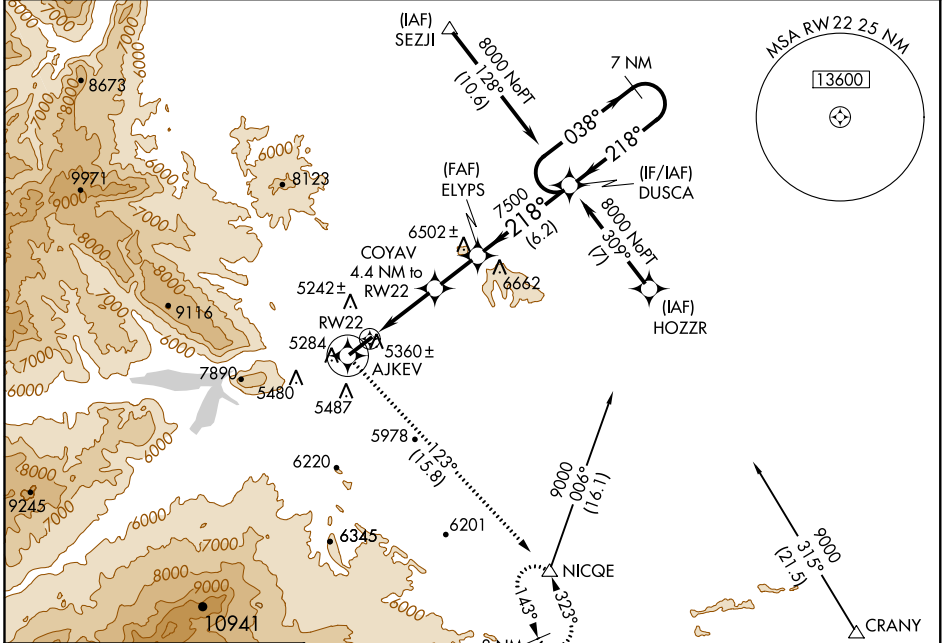

WAAS CH 93600 W22A	APP CRS 218°	Rwy ldg TDZE Apt Elev	7178 5076 5102
--	------------------------	-----------------------------	---

RNAV (GPS) RWY 22

YELLOWSTONE RGNL (COD)

-31°C DME/DME RNP- 0.3 NA.	MISSED APPROACH: Climb to 9600 direct AJKEV and left turn via 123° track to NICQE and hold.
-------------------------------	---

AWOS-3PT 135.075	SALT LAKE CENTER 127.75 351.9	UNICOM 122.8 (CTAF)
----------------------------	---	-------------------------------

NW-1, 09 NOV 2017 to 07 DEC 2017

NW-1, 09 NOV 2017 to 07 DEC 2017

ELEV 5102	D	TDZE 5076
-----------	----------	-----------

CATEGORY	A	B	C	D
LPV DA	5457-1¼ 381 (400-1¼)			
RNAV/VNAV DA	NA			
RNAV MDA	5620-1	544 (600-1)	5620-1½ 544 (600-1½)	5620-1¾ 544 (600-1¾)
CIRCLING	5840-1¼	738 (800-1¼)	5900-2¼ 798 (800-2¼)	5960-2¾ 858 (900-2¾)

REIL Rws 4 and 22
HIRL Rwy 4-22