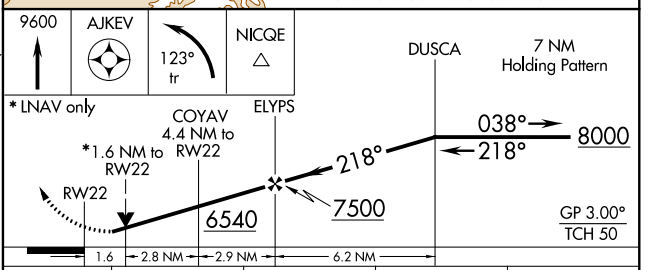

WAAS CH 93600 W22A	APP CRS 218°	Rwy ldg TDZE Apt Elev	7178 5076 5102
--	------------------------	-----------------------------	---

RNAV (GPS) RWY 22

YELLOWSTONE RGNL (COD)

-31°C DME/DME RNP- 0.3 NA.	MISSED APPROACH: Climb to 9600 direct AJKEV and left turn via 123° track to NICQE and hold.
-------------------------------	---

AWOS-3PT 135.075	SALT LAKE CENTER 127.75 351.9	UNICOM 122.8 (CTAF)
----------------------------	---	-------------------------------

NW-1, 09 NOV 2017 to 07 DEC 2017

NW-1, 09 NOV 2017 to 07 DEC 2017

ELEV 5102	D	TDZE 5076
-----------	----------	-----------

CATEGORY	A	B	C	D
LPV DA	5457-1¼ 381 (400-1¼)			
RNAV/VNAV DA	NA			
RNAV MDA	5620-1	544 (600-1)	5620-1½ 544 (600-1½)	5620-1¾ 544 (600-1¾)
CIRCLING	5840-1¼	738 (800-1¼)	5900-2¼ 798 (800-2¼)	5960-2¾ 858 (900-2¾)