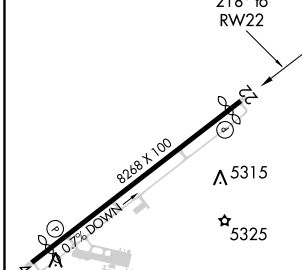

WAAS CH 93600 W22A	APP CRS 218°	Rwy ldg TDZE Apt Elev	7178 5076 5102
--	------------------------	-----------------------------	---

RNAV (GPS) RWY 22

YELLOWSTONE RGNL (COD)

-31°C DME/DME RNP- 0.3 NA.	MISSED APPROACH: Climb to 9600 direct AJKEV and left turn via 123° track to NICQE and hold.
-------------------------------	---

CATEGORY	A	B	C	D
LPV DA	5457-1¼ 381 (400-1¼)			
RNAV/VNAV DA	NA			
RNAV MDA	5620-1	544 (600-1)	5620-1½ 544 (600-1½)	5620-1¾ 544 (600-1¾)
CIRCLING	5840-1¼	738 (800-1¼)	5900-2¼ 798 (800-2¼)	5960-2¾ 858 (900-2¾)