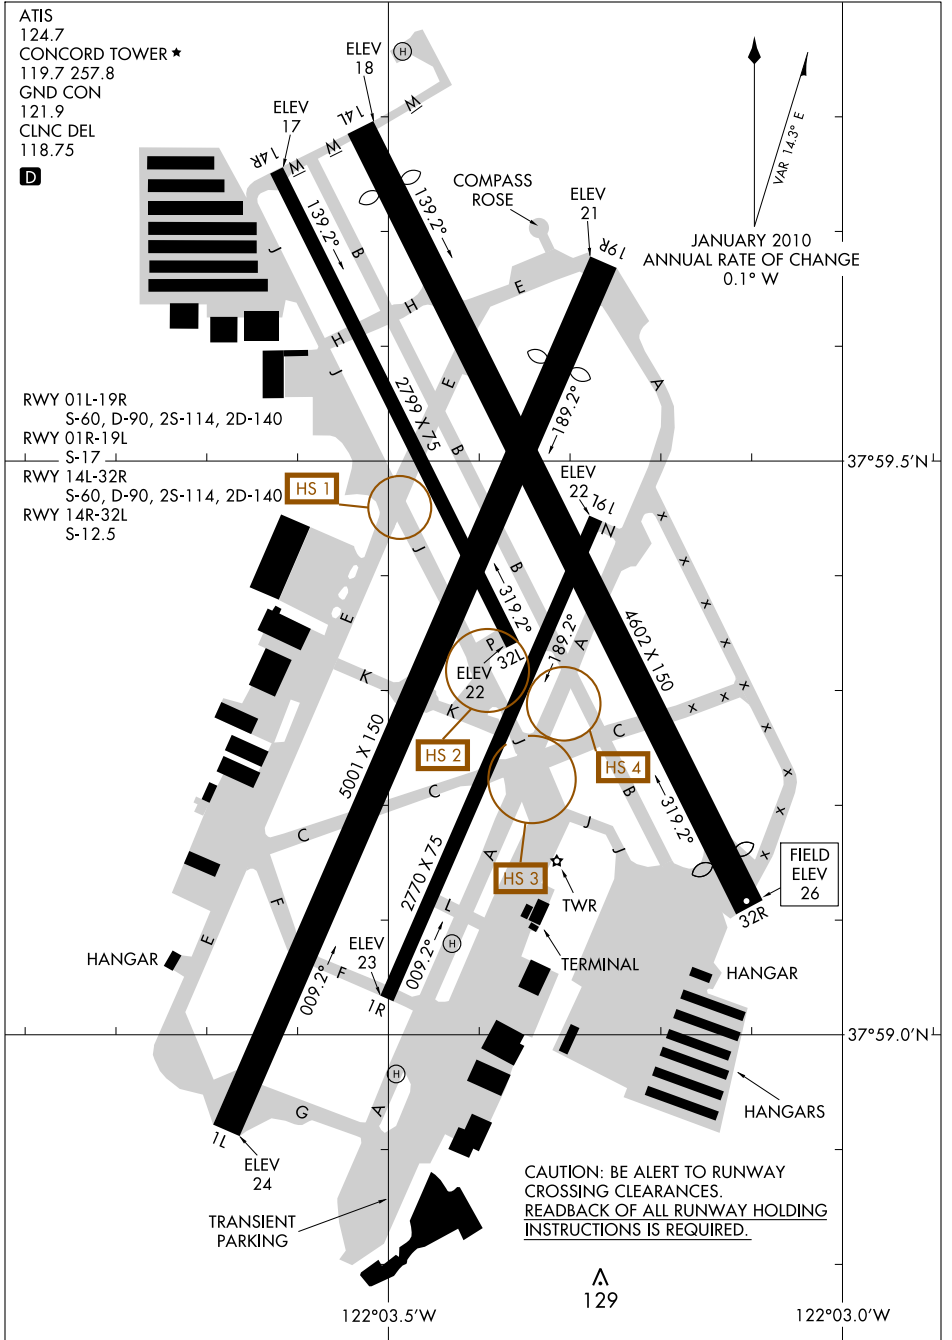

12096

AIRPORT DIAGRAM

CONCORD/BUCHANAN FIELD (CCR)
CONCORD, CALIFORNIA

AL-5320 (FAA)

SW-2, 31 MAY 2012 to 28 JUN 2012

SW-2, 31 MAY 2012 to 28 JUN 2012

AIRPORT DIAGRAM

12096

CONCORD, CALIFORNIA
CONCORD/BUCHANAN FIELD (CCR)