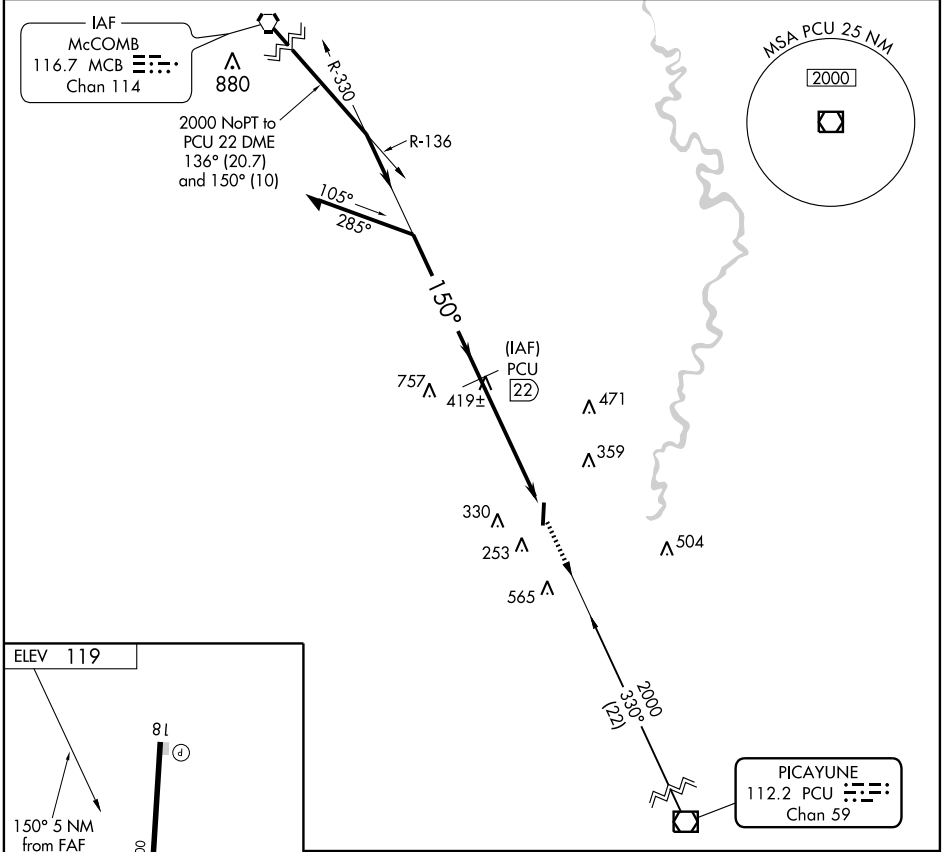

BOGALUSA, LOUISIANA

AL-6397 (FAA)

VOR/DME-A

BOGALUSA / GEORGE R. CARR MEMORIAL AIR FIELD (B.X.A)

PCU VOR/DME 112.2 Chan 59	APP CRS 150°	Rwy ldg TDZE N/A Apt Elev 119
---	------------------------	---

NA If local altimeter setting not received; use New Orleans Lakefront altimeter setting and increase all MDAs 220 feet.

MISSED APPROACH: Climb to 2000 direct PCU VOR/DME.

AWOS-3PT 118.025	HOUSTON CENTER 126.8 327.8	GCO 135.075	UNICOM 122.8 (CTAF)
----------------------------	--------------------------------------	-----------------------	-------------------------------

SC-4, 31 MAY 2012 to 28 JUN 2012

SC-4, 31 MAY 2012 to 28 JUN 2012

CATEGORY	A	B	C	D
CIRCLING	680-1	561 (600-1)	720-1 ³ / ₄ 601 (700-1 ³ / ₄)	NA

BOGALUSA, LOUISIANA
Amdt 4 12152

BOGALUSA / GEORGE R. CARR MEMORIAL AIR FIELD (B.X.A)
30°49'N-89°52'W

VOR/DME-A