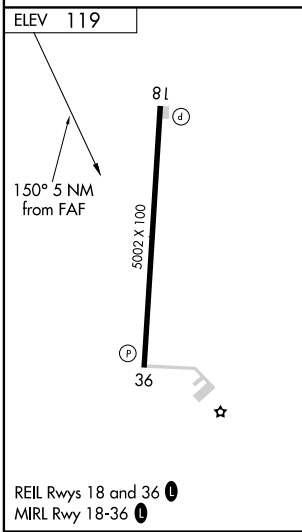

CATEGORY	A	B	C	D
CIRCLING	680-1	561 (600-1)	720-1³/₄ 601 (700-1³/₄)	NA

BOGALUSA, LOUISIANA
Amdt 4 12152

BOGALUSA / GEORGE R. CARR MEMORIAL AIR FIELD (B.X.A)
30°49'N-89°52'W

VOR/DME-A