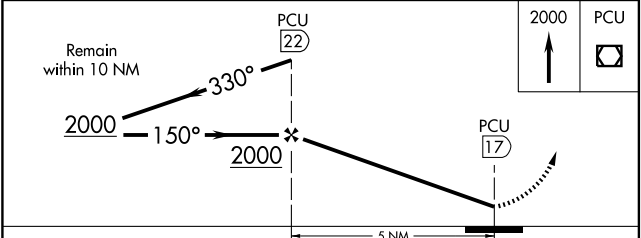

CATEGORY	A	B	C	D
CIRCLING	680-1	561 (600-1)	720-1³/₄ 601 (700-1³/₄)	NA

BOGALUSA, LOUISIANA
Amdt 4 12152

BOGALUSA / GEORGE R. CARR MEMORIAL AIR FIELD (B.X.A)
30°49'N-89°52'W

VOR/DME-A