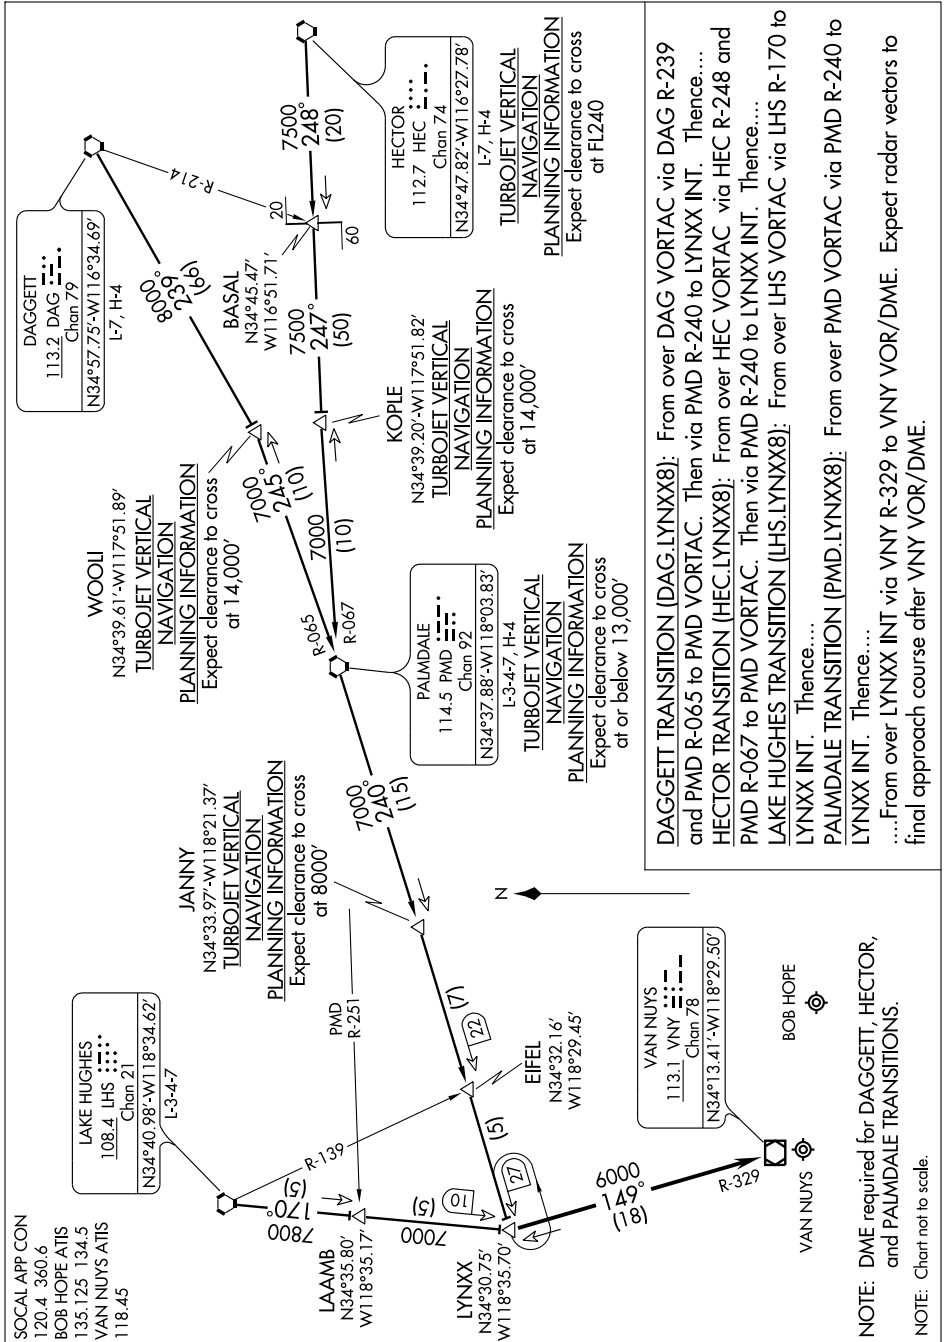

LYNXX EIGHT ARRIVAL

ST-67 (FAA)

BURBANK, CALIFORNIA

210Z JUN 8Z to 210Z MAY 13 'E-WS

LYNXX EIGHT ARRIVAL

BURBANK, CALIFORNIA

SW-3, 31 MAY 2012 to 28 JUN 2012