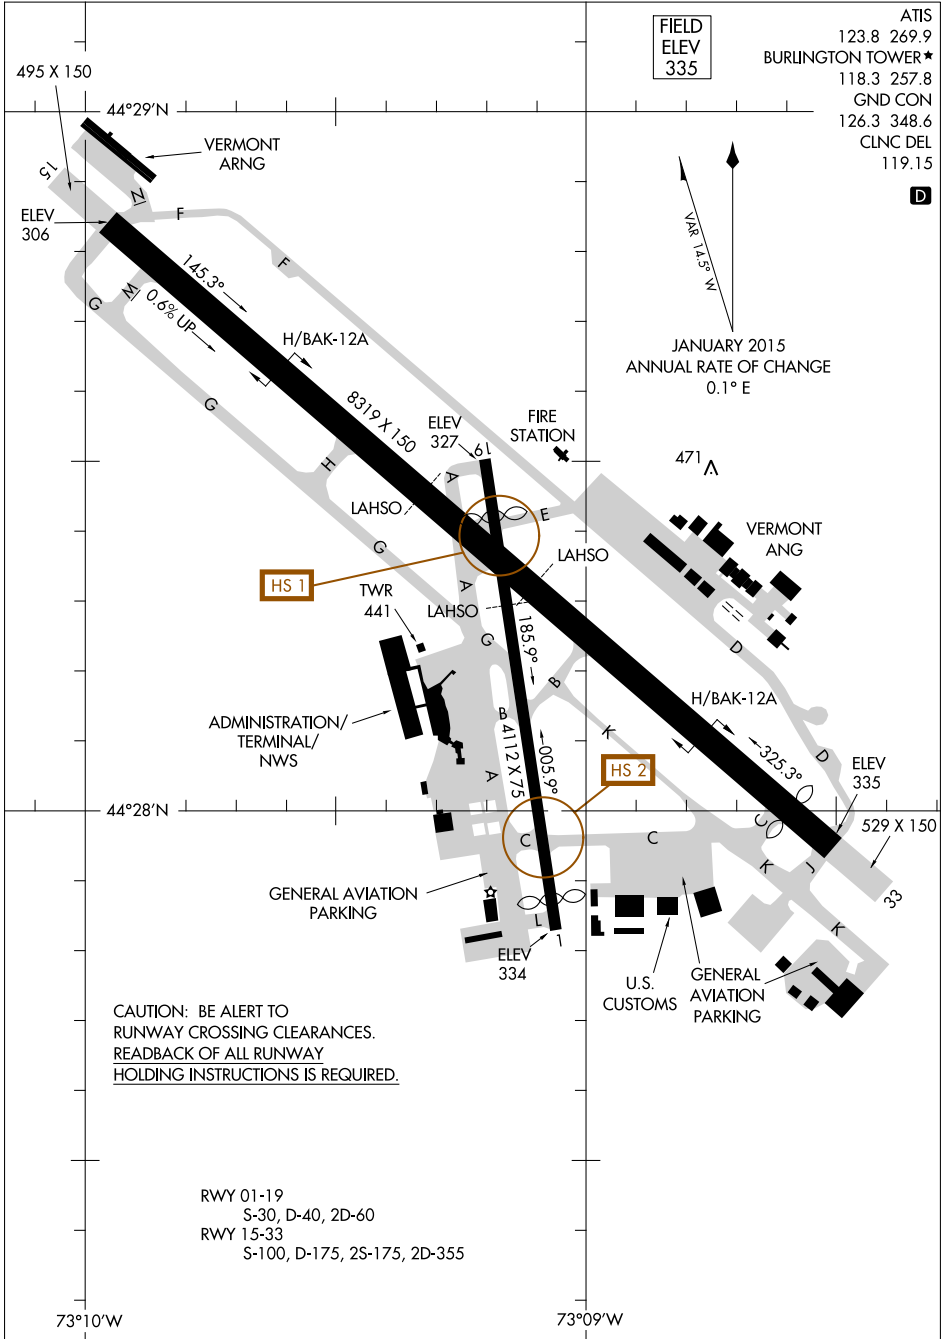

# AIRPORT DIAGRAM

AL-70 (FAA)

BURLINGTON INTL (BTV)  
BURLINGTON, VERMONT

NE-1, 27 APR 2017 to 25 MAY 2017

NE-1, 27 APR 2017 to 25 MAY 2017

# AIRPORT DIAGRAM

BURLINGTON, VERMONT  
BURLINGTON INTL (BTV)