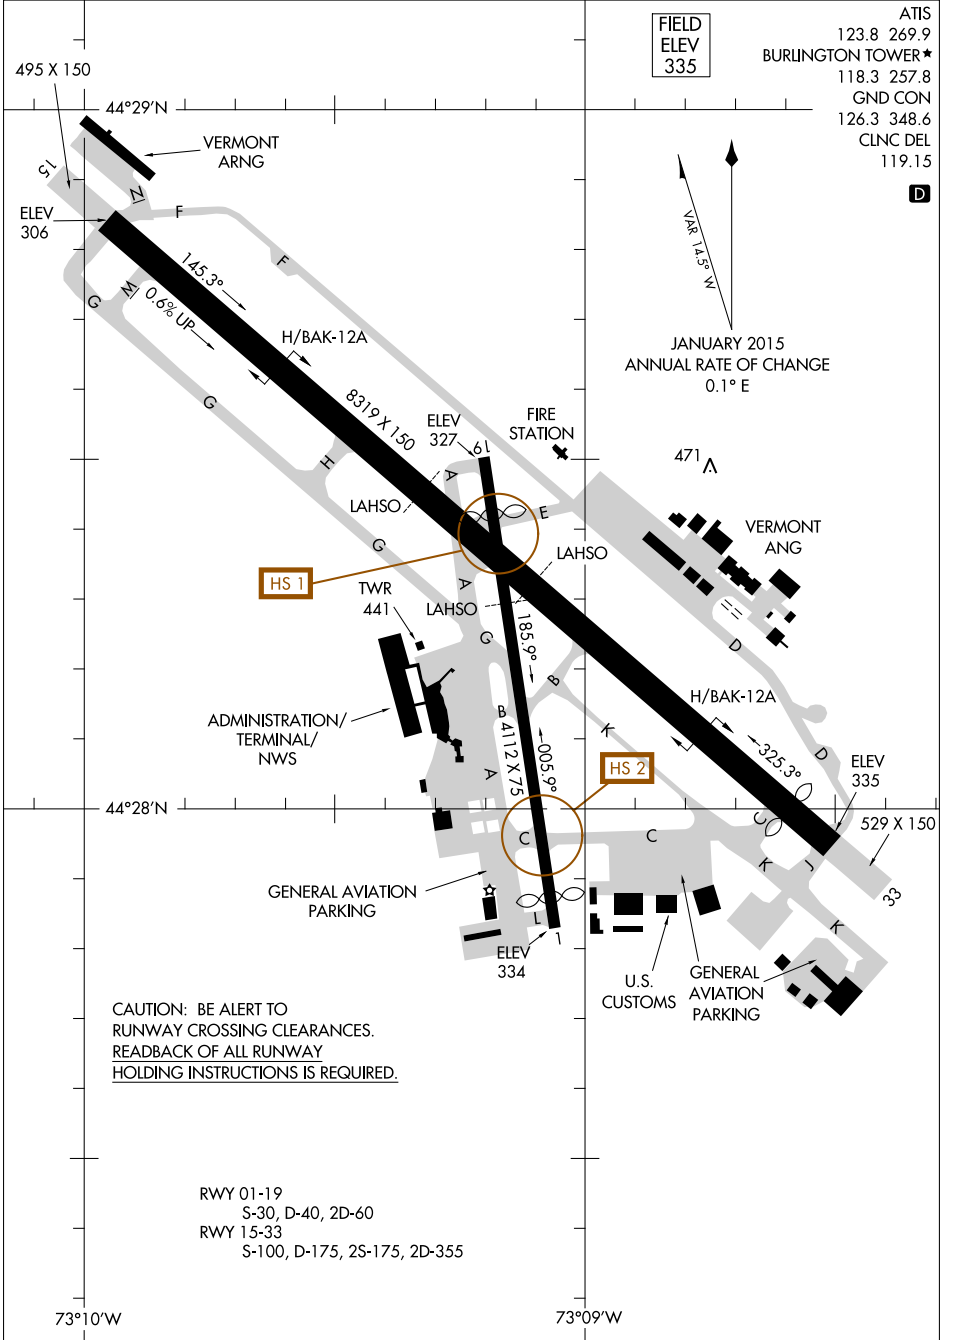

17173
AIRPORT DIAGRAM

AL-70 (FAA)

BURLINGTON INTL (BTV)
 BURLINGTON, VERMONT

AIRPORT DIAGRAM
 17173

BURLINGTON, VERMONT
BURLINGTON INTL (BTV)