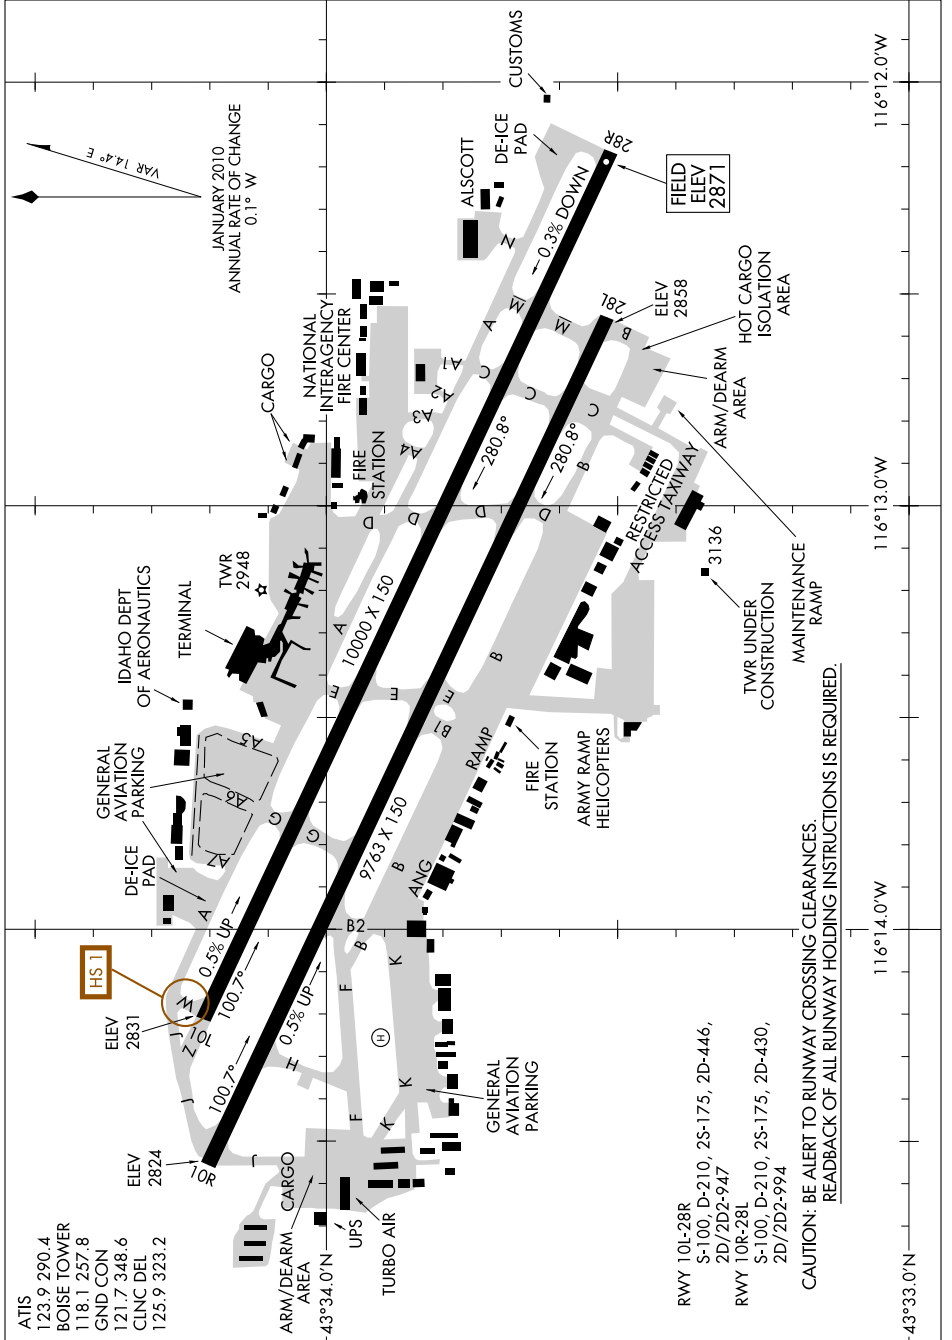

AIRPORT DIAGRAM

BOISE AIR TERMINAL (GOWEN FIELD) (BOI)

AL-57 (FAA)

BOISE, IDAHO

NW-1, 31 MAY 2012 to 28 JUN 2012

NW-1, 31 MAY 2012 to 28 JUN 2012

AIRPORT DIAGRAM

BOISE, IDAHO
BOISE AIR TERMINAL (GOWEN FIELD) (BOI)