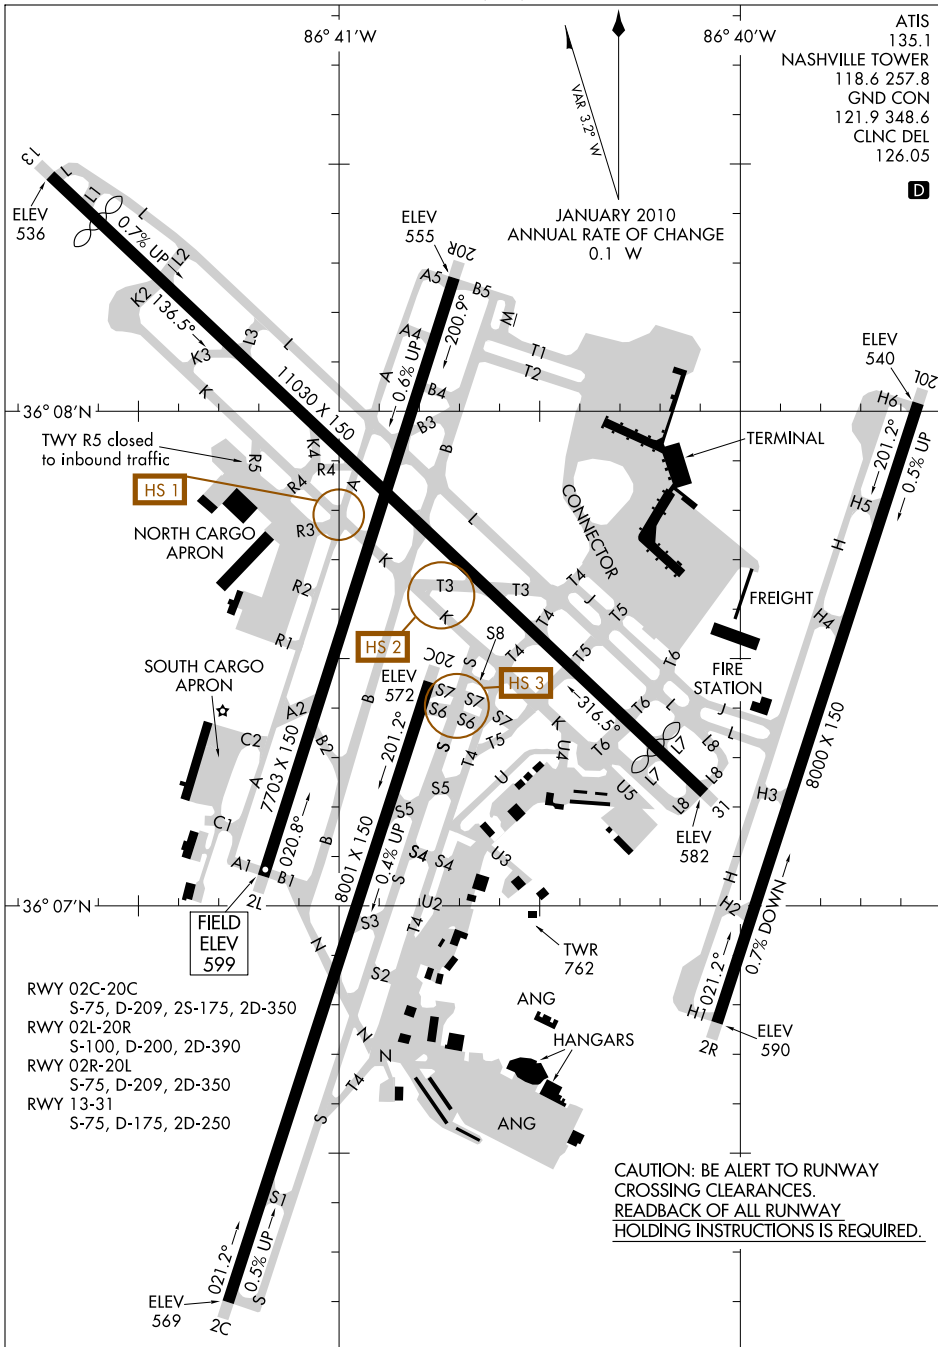

AIRPORT DIAGRAM

AL-282 (FAA)

NASHVILLE INTL (BNA)
NASHVILLE, TENNESSEE

SE-1, 31 MAY 2012 to 28 JUN 2012

SE-1, 31 MAY 2012 to 28 JUN 2012

AIRPORT DIAGRAM

NASHVILLE, TENNESSEE
NASHVILLE INTL (BNA)