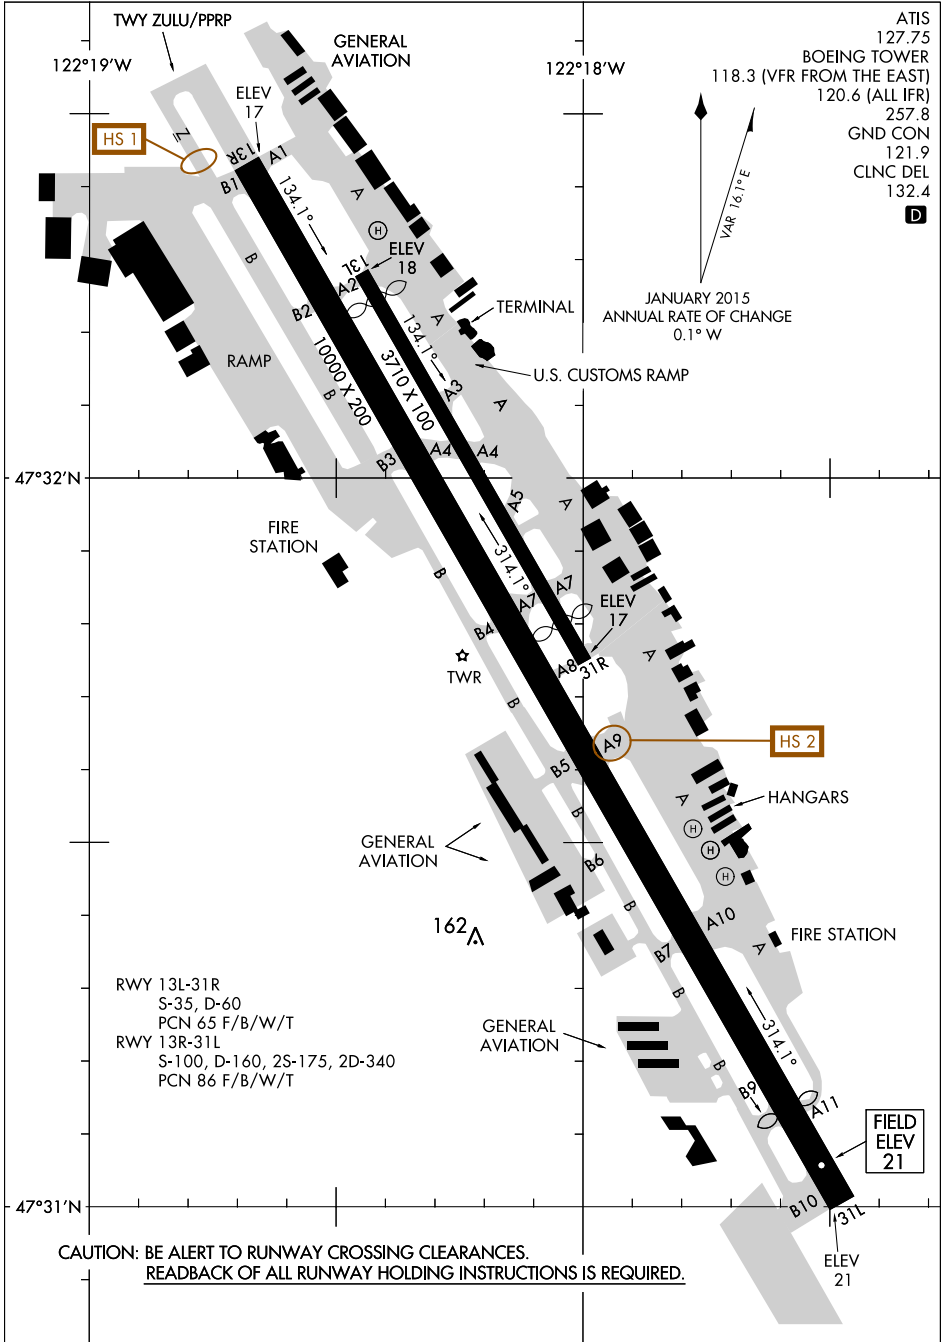

17117

# AIRPORT DIAGRAM

AL-384 (FAA)

BOEING FIELD/KING COUNTY INTL (BFI)  
SEATTLE, WASHINGTON

27 APR 2017 to 25 MAY 2017

27 APR 2017 to 25 MAY 2017

# AIRPORT DIAGRAM

17117

SEATTLE, WASHINGTON  
BOEING FIELD/KING COUNTY INTL (BFI)