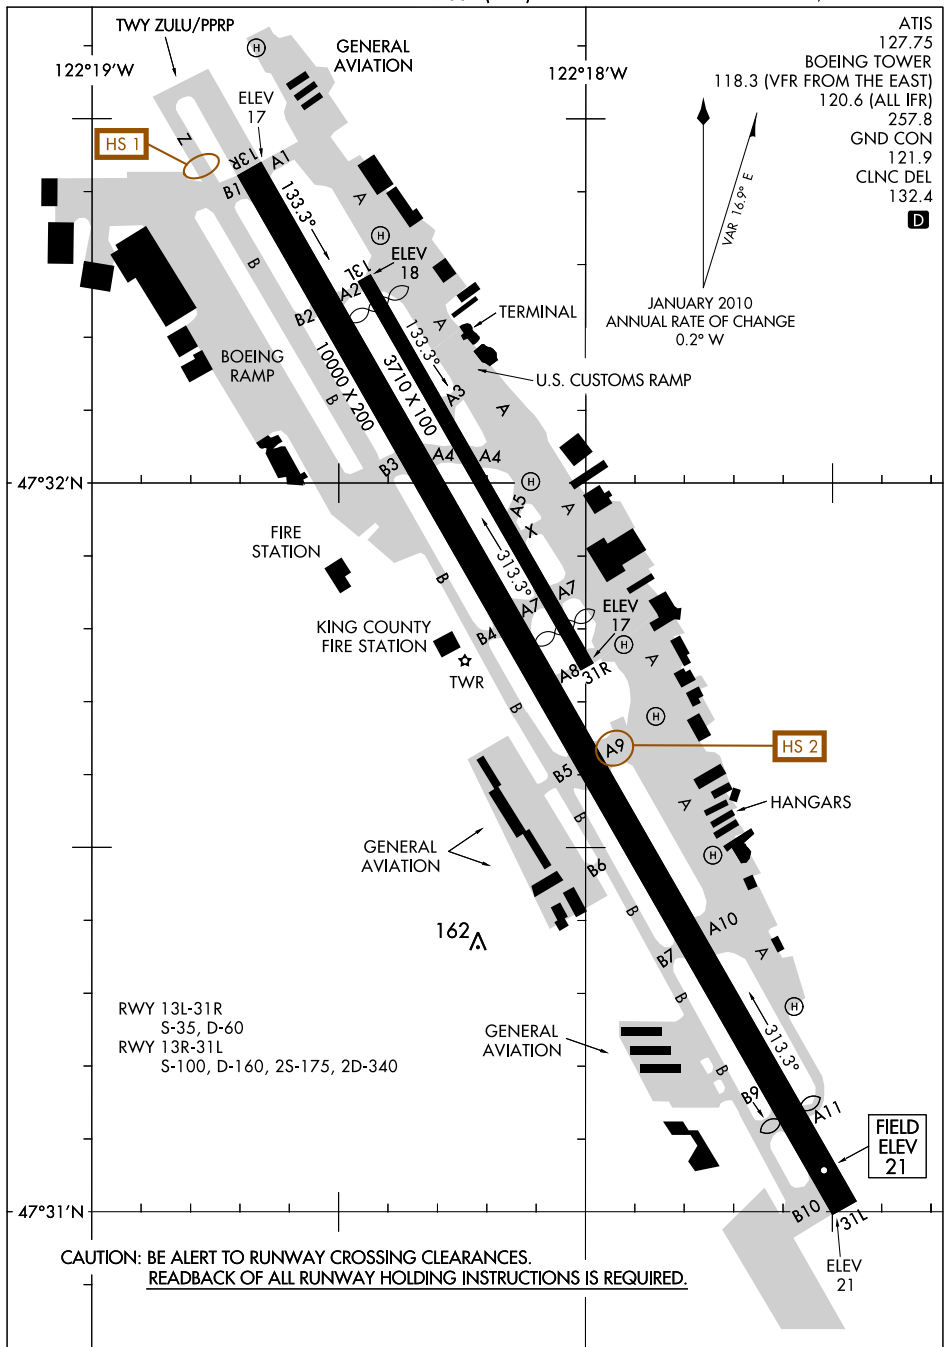

AIRPORT DIAGRAM

BOEING FIELD/KING COUNTY INTL (BFI)
AL-384 (FAA)
SEATTLE, WASHINGTON

NW-1, 08 JAN 2015 to 05 FEB 2015

NW-1, 08 JAN 2015 to 05 FEB 2015

AIRPORT DIAGRAM

SEATTLE, WASHINGTON
BOEING FIELD/KING COUNTY INTL (BFI)