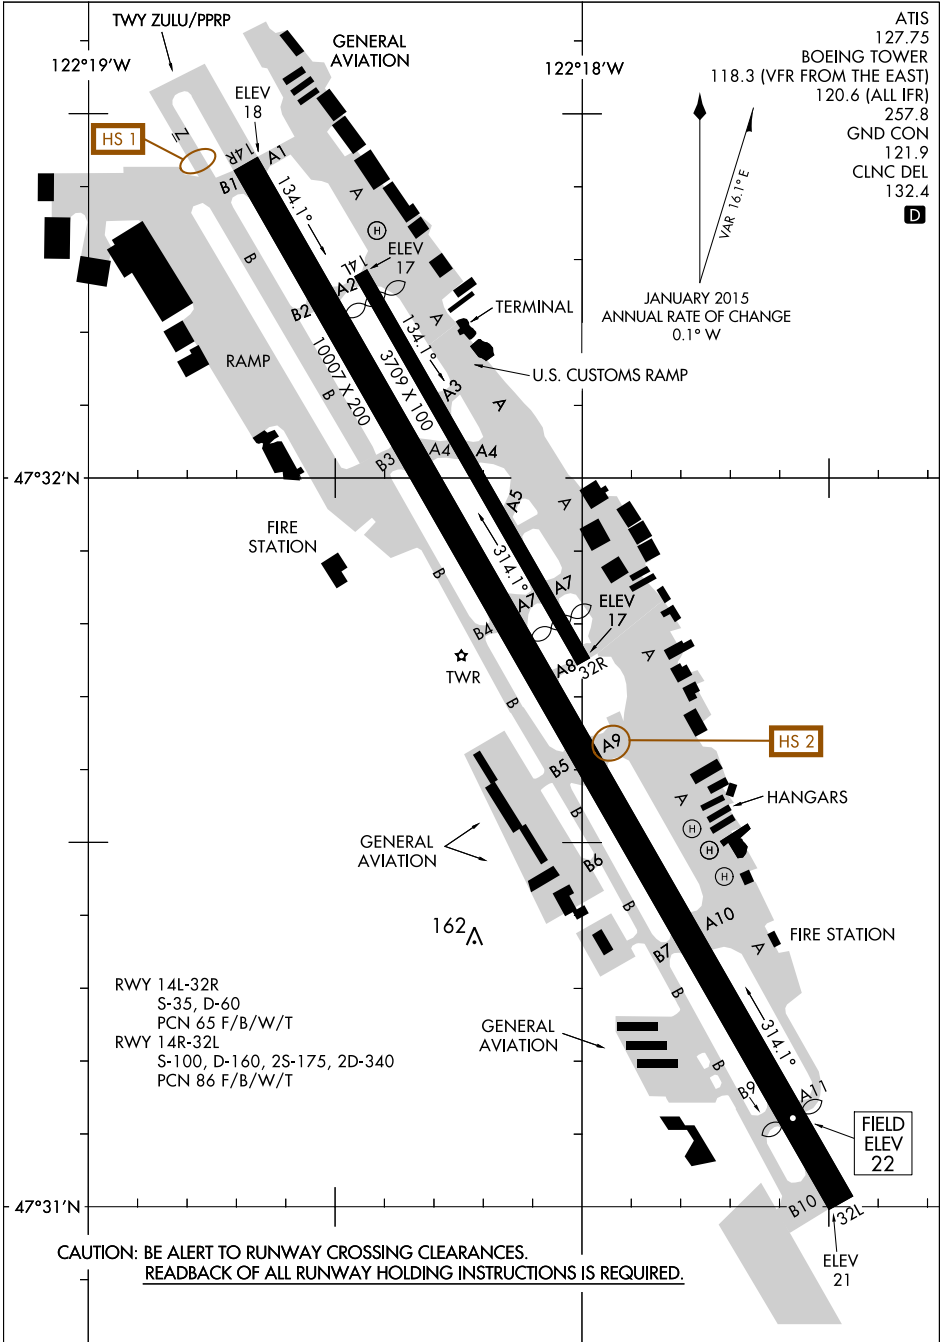

AIRPORT DIAGRAM

AL-384 (FAA)

BOEING FIELD/KING COUNTY INTL (BFI)
SEATTLE, WASHINGTON

NW-1, 17 AUG 2017 to 14 SEP 2017

NW-1, 17 AUG 2017 to 14 SEP 2017

AIRPORT DIAGRAM

SEATTLE, WASHINGTON
BOEING FIELD/KING COUNTY INTL (BFI)