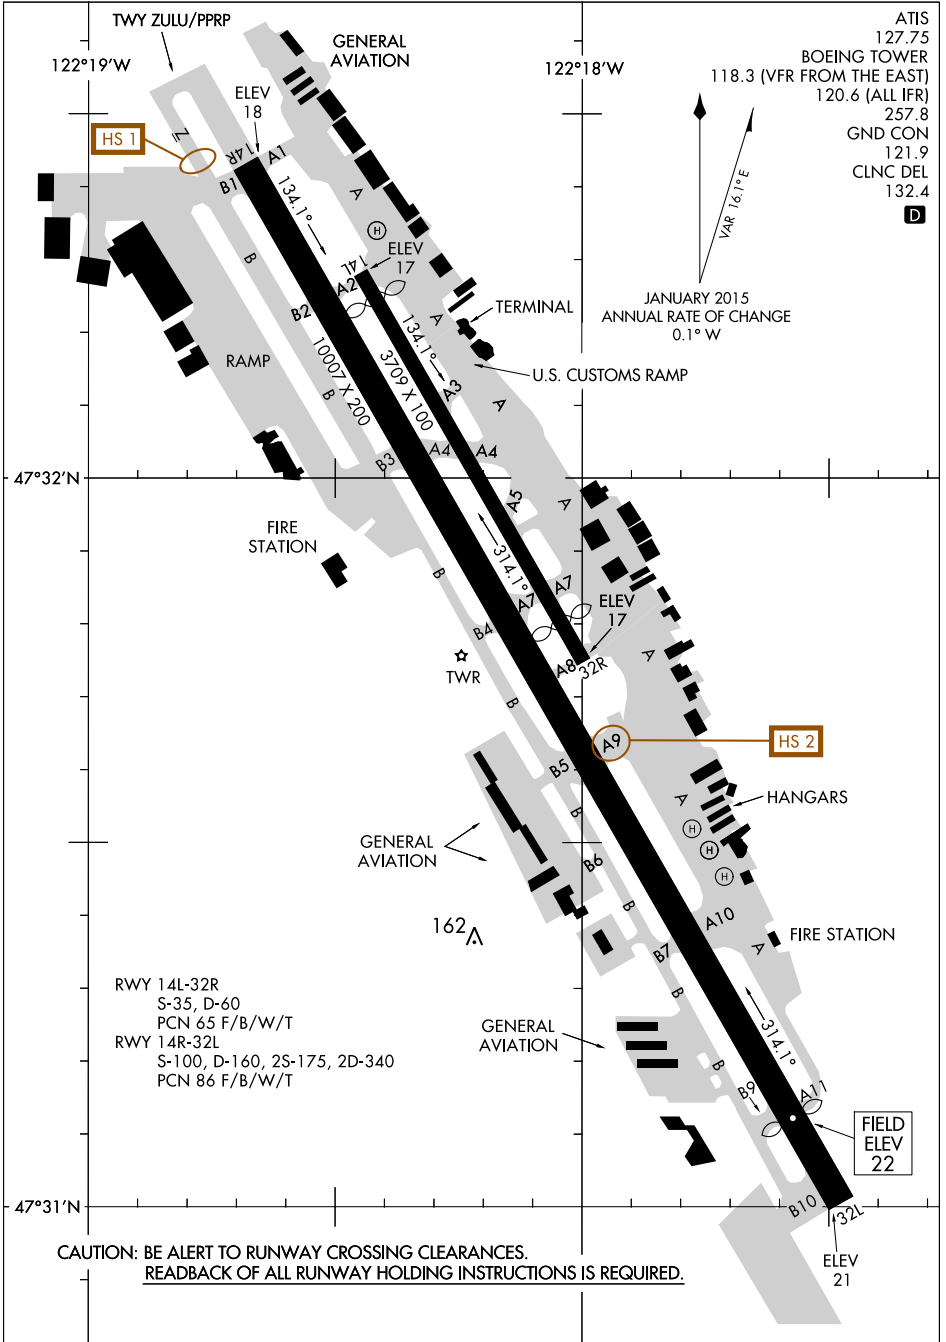

# AIRPORT DIAGRAM

AL-384 (FAA)

BOEING FIELD/KING COUNTY INTL (BFI)  
SEATTLE, WASHINGTON

NW-1, 07 DEC 2017 to 04 JAN 2018

NW-1, 07 DEC 2017 to 04 JAN 2018

# AIRPORT DIAGRAM

SEATTLE, WASHINGTON  
BOEING FIELD/KING COUNTY INTL (BFI)