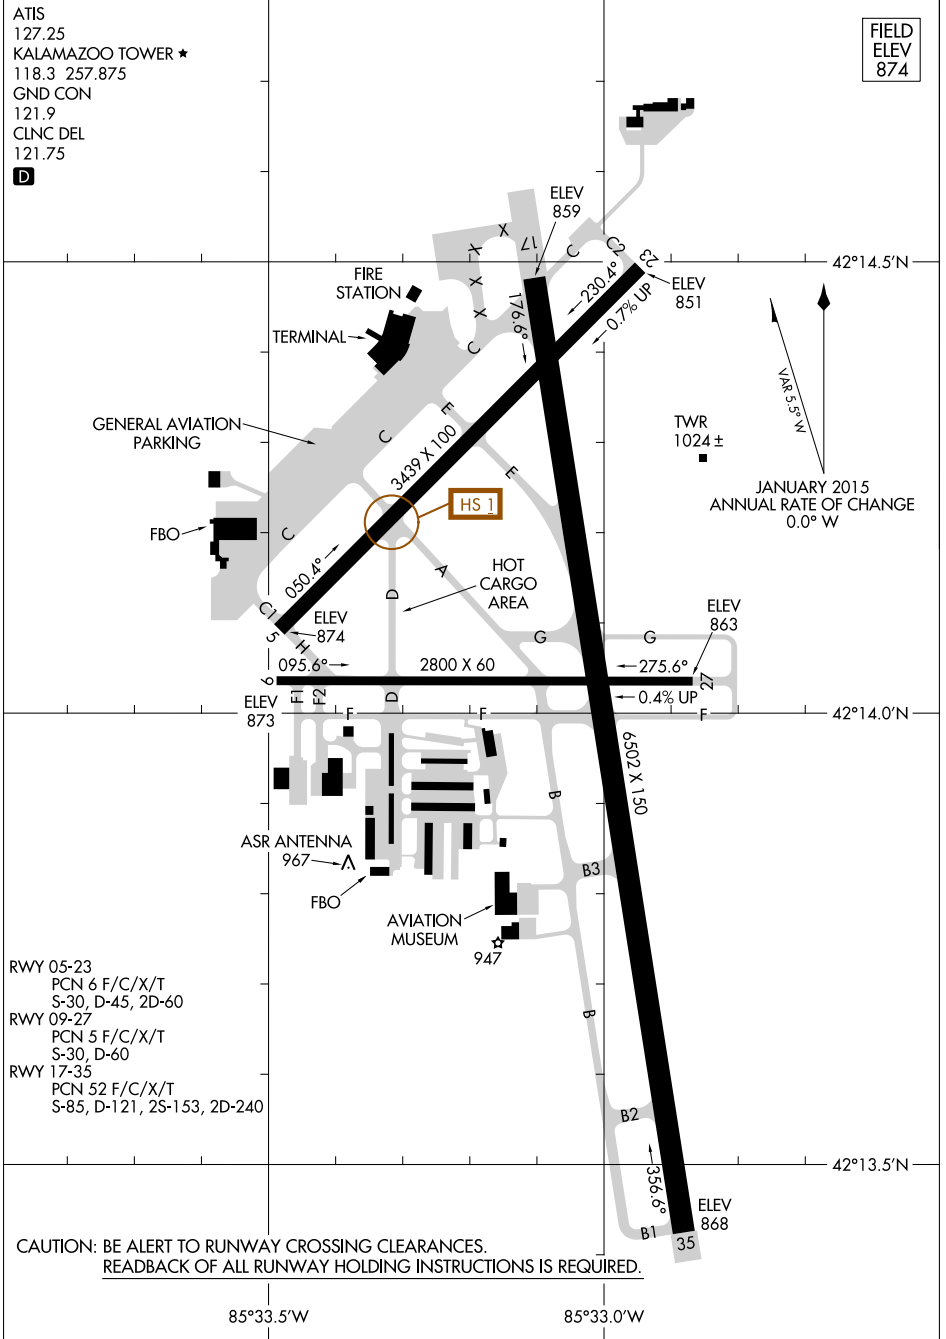

AL-717 (FAA)

KALAMAZOO, MICHIGAN

ATIS  
127.25  
KALAMAZOO TOWER ★  
118.3 257.875  
GND CON  
121.9  
CLNC DEL  
121.75

D

FIELD  
ELEV  
874

EC-1, 09 NOV 2017 to 07 DEC 2017

EC-1, 09 NOV 2017 to 07 DEC 2017

CAUTION: BE ALERT TO RUNWAY CROSSING CLEARANCES.  
READBACK OF ALL RUNWAY HOLDING INSTRUCTIONS IS REQUIRED.

17229