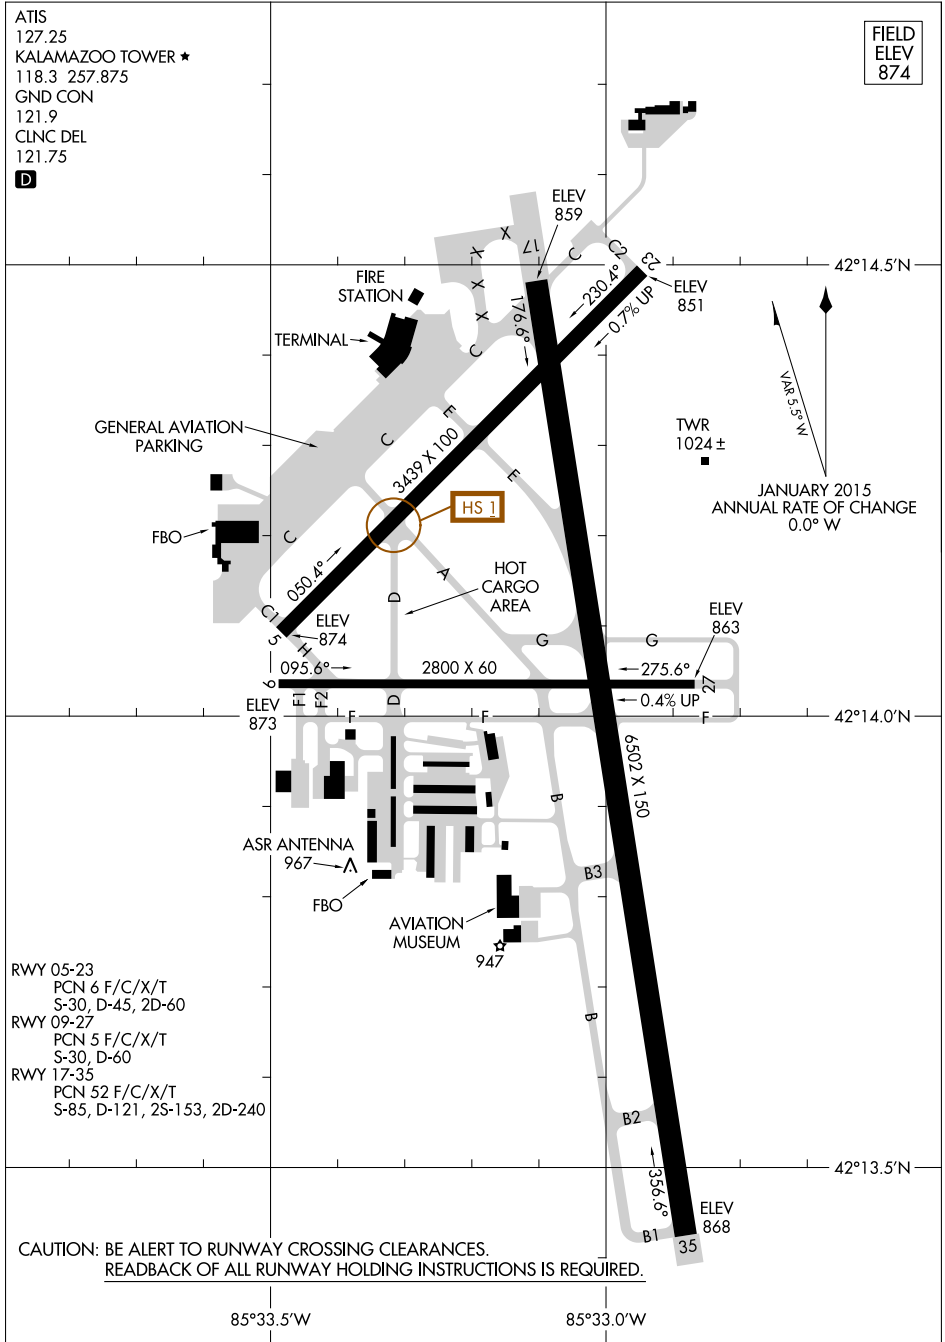

17229

AIRPORT DIAGRAM

KALAMAZOO/BATTLE CREEK INTL (AZO)

AL-717 (FAA)

KALAMAZOO, MICHIGAN

EC-1, 17 AUG 2017 to 14 SEP 2017

EC-1, 17 AUG 2017 to 14 SEP 2017

CAUTION: BE ALERT TO RUNWAY CROSSING CLEARANCES.
READBACK OF ALL RUNWAY HOLDING INSTRUCTIONS IS REQUIRED.

AIRPORT DIAGRAM

17229

KALAMAZOO/BATTLE CREEK INTL (AZO)

KALAMAZOO, MICHIGAN