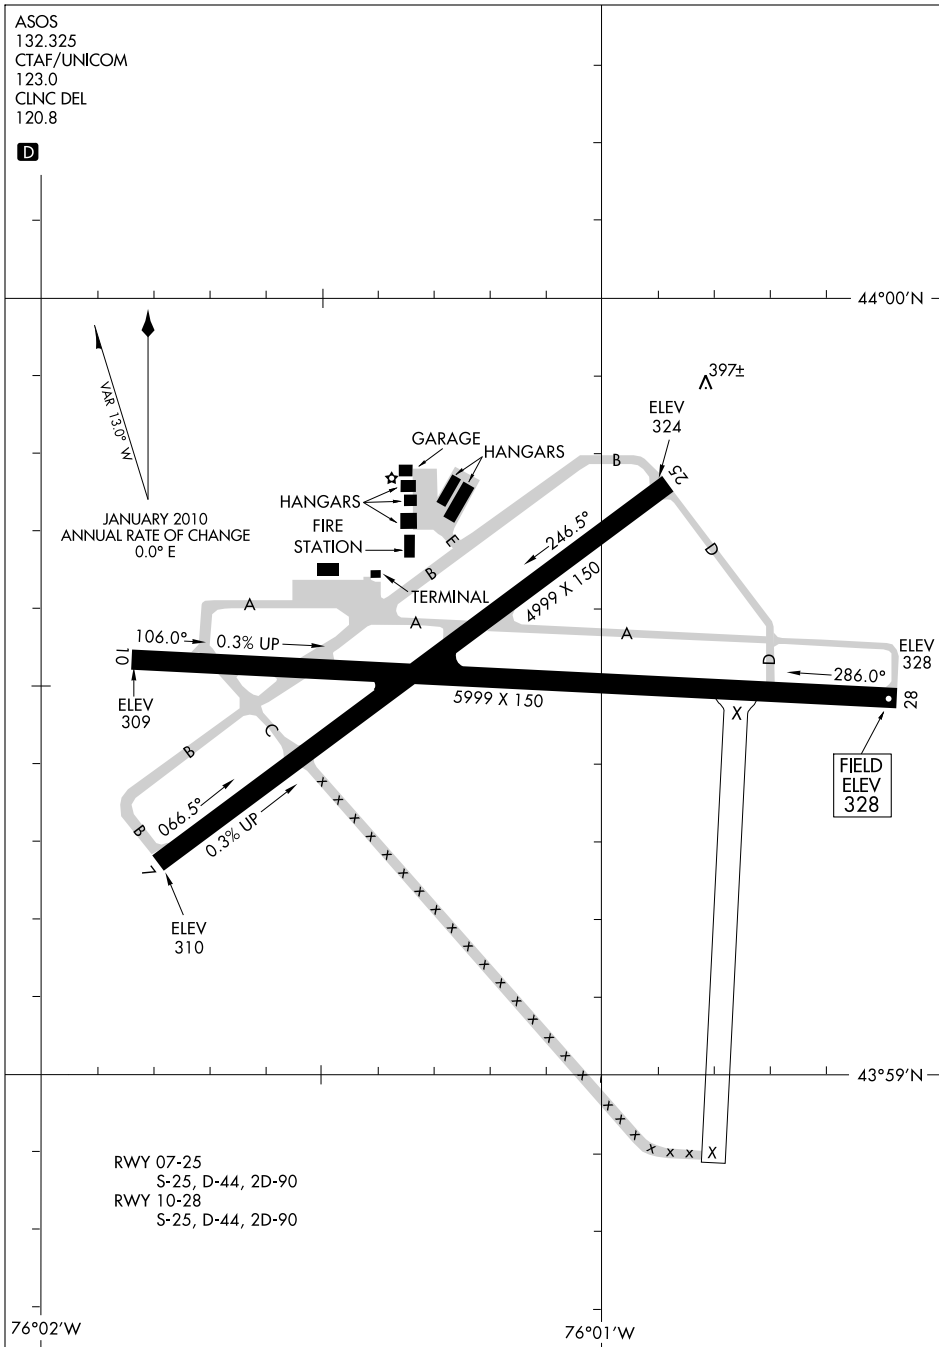

AIRPORT DIAGRAM

AL-666 (FAA)

WATERTOWN INTL (ART)
WATERTOWN, NEW YORK

ASOS
132.325
CTAF/UNICOM
123.0
CLNC DEL
120.8

D

NE-2, 31 MAY 2012 to 28 JUN 2012

NE-2, 31 MAY 2012 to 28 JUN 2012

AIRPORT DIAGRAM