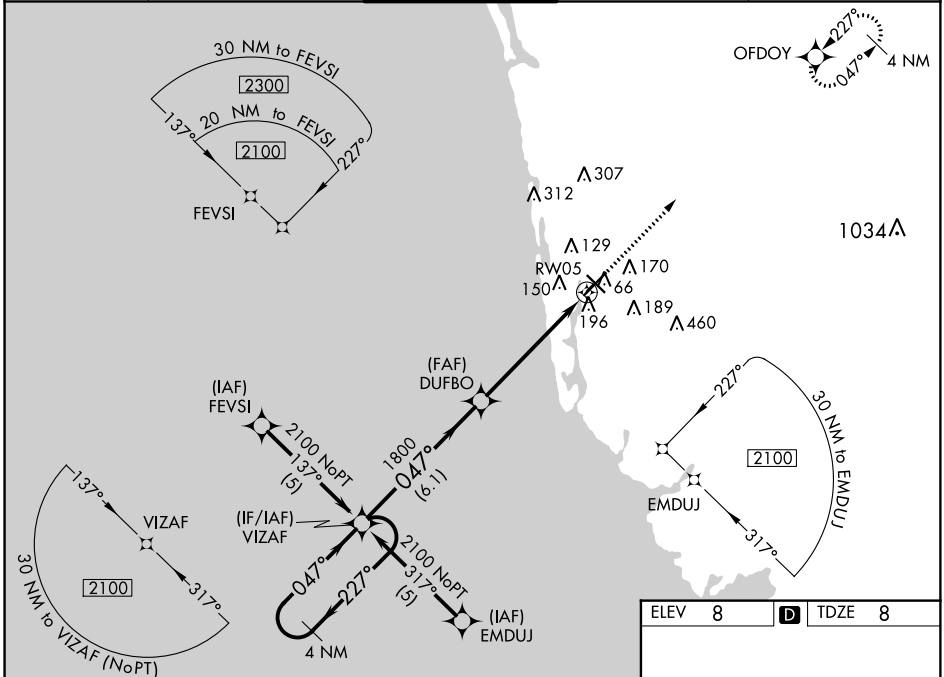

WAAS CH 73015 W05A	APP CRS 047°	Rwy ldg TDZE Apt Elev	5000 8 8
--	------------------------	-----------------------------	-------------------------------------

RNAV (GPS) RWY 5

NAPLES MUNI (APF)

⚠ Baro-VNAV NA when using Southwest Florida Intl altimeter setting. For uncompensated Baro-VNAV systems, LNAV/VNAV NA below -15°C (5°F) or above 49°C (120°F). DME/DME RNP-0.3 NA. Visibility reduction by helicopters NA. When local altimeter setting not received, use Southwest Florida Intl altimeter setting and increase all DA 56 feet and all MDA 60 feet, increase LPV, LNAV/VNAV all Cats and LNAV Cats C/D visibility ¼ mile

MISSED APPROACH:
Climb to 2100 direct OFDOY and hold.

ATIS 134.225	FORT MYERS APP CON* 119.75 327.8	NAPLES TOWER* 128.5 (CTAF) 0	GND CON 121.6	NAPLES CLNC DEL 118.0
------------------------	--	--	-------------------------	---------------------------------

SE-3, 27 APR 2017 to 25 MAY 2017

SE-3, 27 APR 2017 to 25 MAY 2017