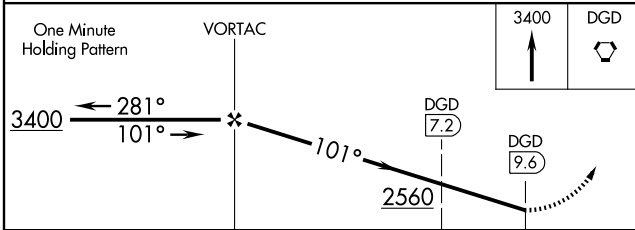

CATEGORY	A	B	C	D
CIRCLING	2560-1¼ 1249 (1300-1¼)	2560-1½ 1249 (1300-1½)		NA
DME MINIMUMS				
CIRCLING	2000-1	689 (700-1)		NA