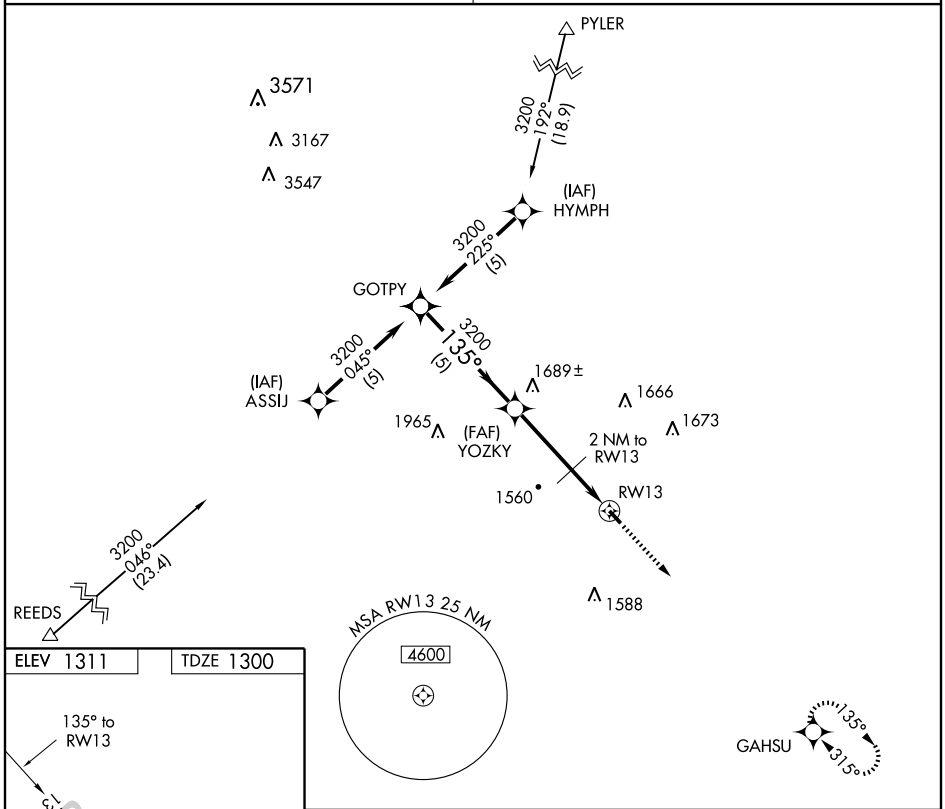

GPS RWY 13

AVA BILL MARTIN MEMORIAL (AOV)

APP CRS 135°	Rwy Idg 3634
	TDZE 1300
	Apt Elev 1311

▲ NA Use Springfield altimeter setting.

MISSED APPROACH: Climb to 3000 direct GAHSU WP and hold.

SPRINGFIELD APP CON
126.35

UNICOM
122.7 (CTAF) 0

NC-3, 31 MAY 2012 to 28 JUN 2012

NC-3, 31 MAY 2012 to 28 JUN 2012

ELEV 1311	TDZE 1300
-----------	-----------

CATEGORY	A	B	C	D
S-13	1780-1	480 (500-1)		NA
CIRCLING	1980-1	669 (700-1)		NA

GPS RWY 13