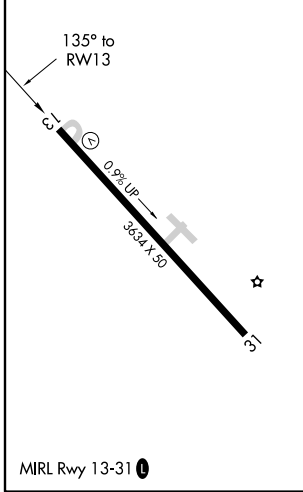

CATEGORY	A	B	C	D
S-13	1780-1	480 (500-1)		NA
CIRCLING	1980-1	669 (700-1)		NA

GPS RWY 13