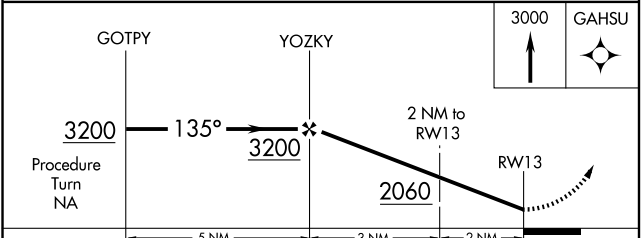

CATEGORY	A	B	C	D
S-13	1780-1	480 (500-1)		NA
CIRCLING	1980-1	669 (700-1)		NA

GPS RWY 13