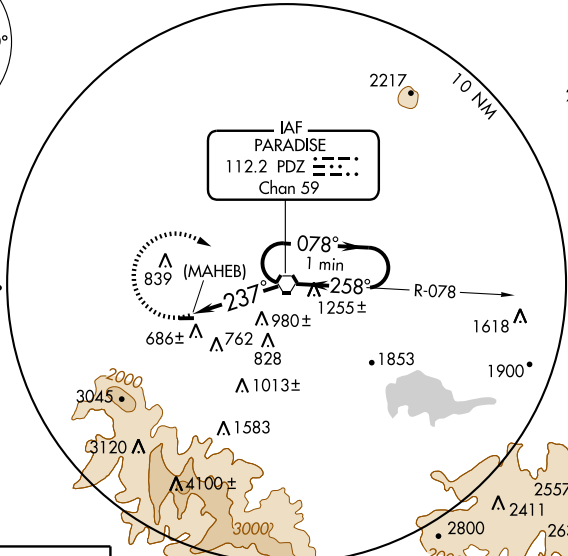

VOR or GPS-A
CORONA MUNI (AJO)

VORTAC PDZ 112.2 Chan 59	APP CRS 237°	Rwy Idg TDZE Apt Elev	N/A N/A 533
--	------------------------	-----------------------------	--

▽ When local altimeter setting not received, use Ontario
▲ NA Intl altimeter setting and increase all MDA 80 feet. MISSED APPROACH: Climbing right turn to 3100 direct PDZ VORTAC and hold, continue climb in hold to 3100.

ASOS 132.175	SOCAL APP CON 135.4 377.125	UNICOM 122.7 (CTAF) 0
------------------------	---------------------------------------	--

SW-3, 31 MAY 2012 to 28 JUN 2012

SW-3, 31 MAY 2012 to 28 JUN 2012

FAF to MAP 3.6 NM		CATEGORY	A	B	C	D
Knots	60 90 120 150 180	CIRCLING	1660-1¼ 1127 (1200-1¼)	1660-1½ 1127 (1200-1½)	NA	
Min:Sec	3:36 2:24 1:48 1:26 1:12					