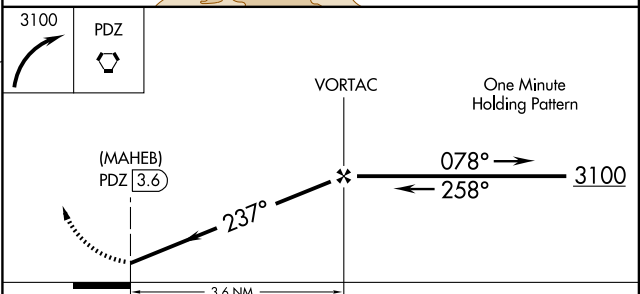

VOR or GPS-A
CORONA MUNI (AJO)

VORTAC PDZ 112.2 Chan 59	APP CRS 237°	Rwy Idg TDZE Apt Elev	N/A N/A 533
--	------------------------	-----------------------------	--

▽ When local altimeter setting not received, use Ontario
▲ NA Intl altimeter setting and increase all MDA 80 feet. MISSED APPROACH: Climbing right turn to 3100 direct PDZ VORTAC and hold, continue climb in hold to 3100.

ASOS 132.175	SOCAL APP CON 135.4 377.125	UNICOM 122.7 (CTAF) 0
------------------------	---------------------------------------	--

SW-3, 31 MAY 2012 to 28 JUN 2012

SW-3, 31 MAY 2012 to 28 JUN 2012

FAF to MAP 3.6 NM		CATEGORY	A	B	C	D
Knots	60 90 120 150 180	CIRCLING	1660-1¼ 1127 (1200-1¼)	1660-1½ 1127 (1200-1½)	NA	
Min:Sec	3:36 2:24 1:48 1:26 1:12					