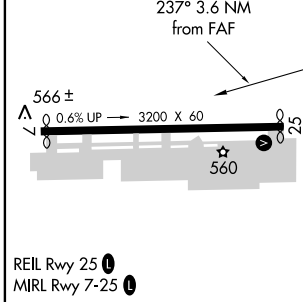

VOR or GPS-A
CORONA MUNI (AJO)

VORTAC PDZ 112.2 Chan 59	APP CRS 237°	Rwy Idg TDZE Apt Elev	N/A N/A 533
--	------------------------	-----------------------------	--

▽ When local altimeter setting not received, use Ontario
▲ NA Intl altimeter setting and increase all MDA 80 feet. MISSED APPROACH: Climbing right turn to 3100 direct PDZ VORTAC and hold, continue climb in hold to 3100.

ASOS 132.175	SOCAL APP CON 135.4 377.125	UNICOM 122.7 (CTAF) 0
------------------------	---------------------------------------	--

SW-3, 31 MAY 2012 to 28 JUN 2012

SW-3, 31 MAY 2012 to 28 JUN 2012

FAF to MAP 3.6 NM		CATEGORY	A	B	C	D
Knots	60 90 120 150 180	CIRCLING	1660-1¼ 1127 (1200-1¼)	1660-1½ 1127 (1200-1½)	NA	
Min:Sec	3:36 2:24 1:48 1:26 1:12					