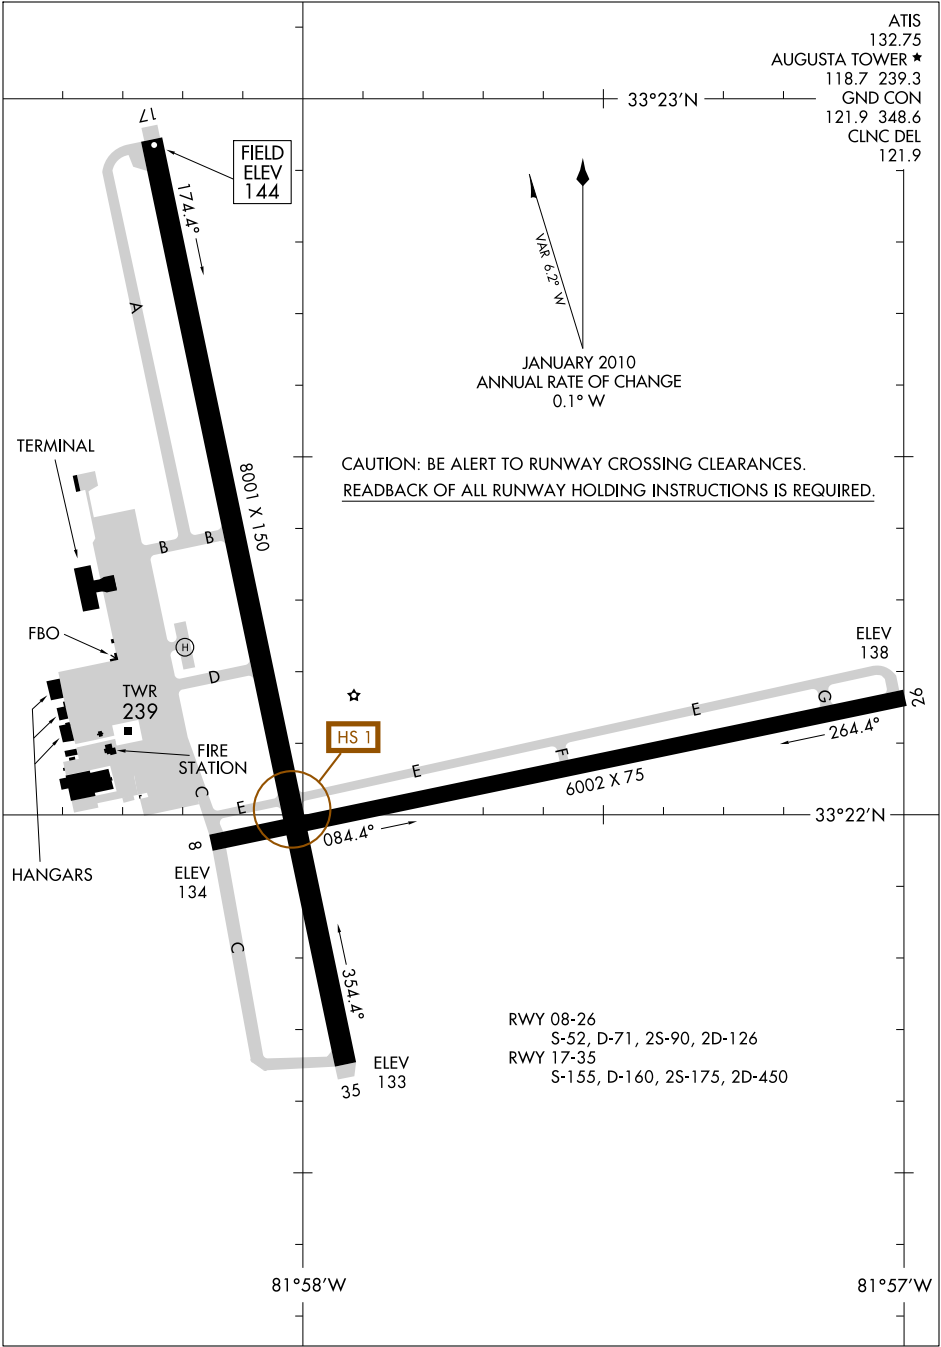

AIRPORT DIAGRAM

AL-27 (FAA)

AUGUSTA RGNL AT BUSH FIELD (AGS)
AUGUSTA, GEORGIA

ATIS 132.75
 AUGUSTA TOWER ★ 118.7 239.3
 GND CON 121.9 348.6
 CLNC DEL 121.9

SE-4, 31 MAY 2012 to 28 JUN 2012

SE-4, 31 MAY 2012 to 28 JUN 2012

AIRPORT DIAGRAM

AUGUSTA, GEORGIA
AUGUSTA RGNL AT BUSH FIELD (AGS)