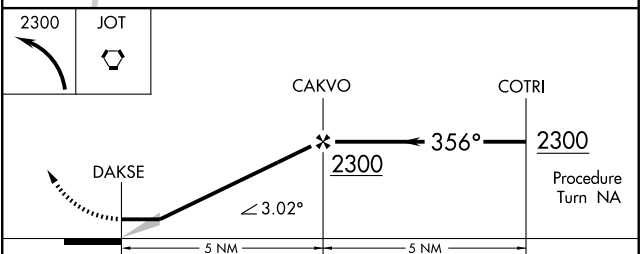

BOLINGBROOK, ILLINOIS

AL-6535 (FAA)

RNAV (GPS)-B
 BOLINGBROOK'S CLOW INTL (1C5)

APP CRS 356°	Rwy Idg TDZE Apt Elev	N/A N/A 670
------------------------	-----------------------------	--

 Use Chicago/Romeoville altimeter setting.  NA	MISSED APPROACH: Climbing left turn to 2300 direct JOT VORTAC and hold.
CHICAGO APP CON 119.35 354.075 388.0	CTAF 122.9

CATEGORY	A	B	C	D
CIRCLING	1220-1	550 (600-1)	NA	

EC-3, 31 MAY 2012 to 28 JUN 2012

EC-3, 31 MAY 2012 to 28 JUN 2012

BOLINGBROOK, ILLINOIS
 Orig 11125

41°42'N-88°08'W

BOLINGBROOK'S CLOW INTL (1C5)
RNAV (GPS)-B