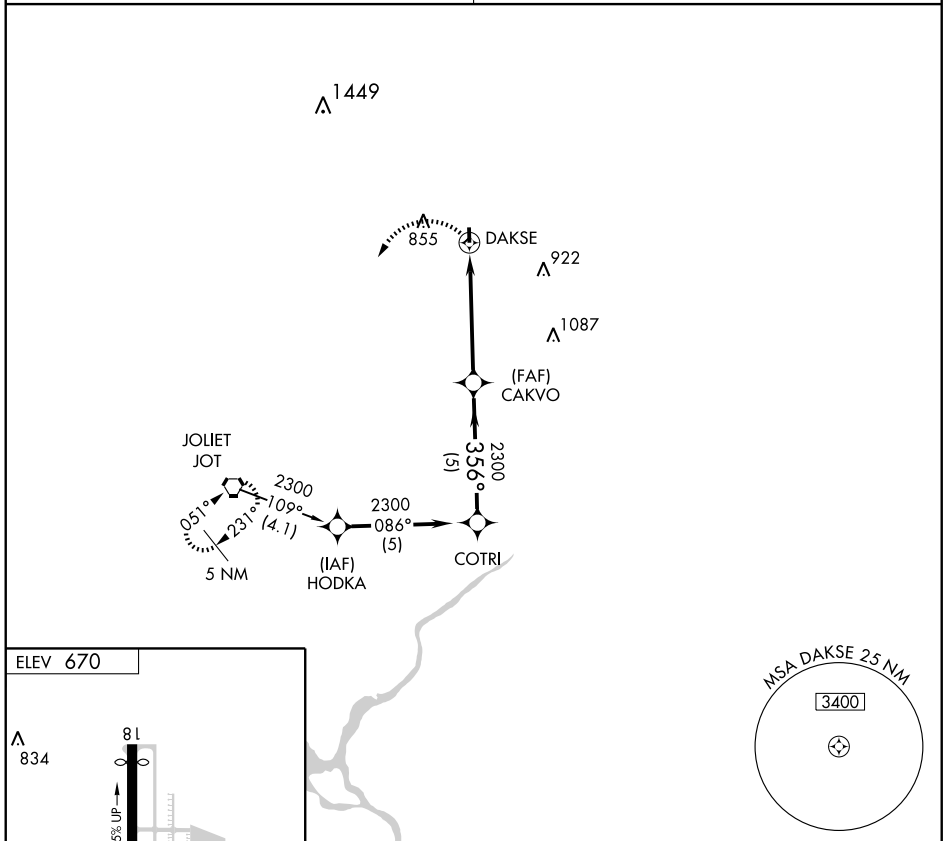

BOLINGBROOK, ILLINOIS

AL-6535 (FAA)

RNAV (GPS)-B
 BOLINGBROOK'S CLOW INTL (1C5)

APP CRS 356°	Rwy Idg TDZE Apt Elev	N/A N/A 670
------------------------	-----------------------------	--

 Use Chicago/Romeoville altimeter setting.  NA	MISSED APPROACH: Climbing left turn to 2300 direct JOT VORTAC and hold.
CHICAGO APP CON 119.35 354.075 388.0	CTAF 122.9

CATEGORY	A	B	C	D
CIRCLING	1220-1	550 (600-1)	NA	

EC-3, 31 MAY 2012 to 28 JUN 2012

EC-3, 31 MAY 2012 to 28 JUN 2012

BOLINGBROOK, ILLINOIS
 Orig 11125

41°42'N-88°08'W

BOLINGBROOK'S CLOW INTL (1C5)
RNAV (GPS)-B